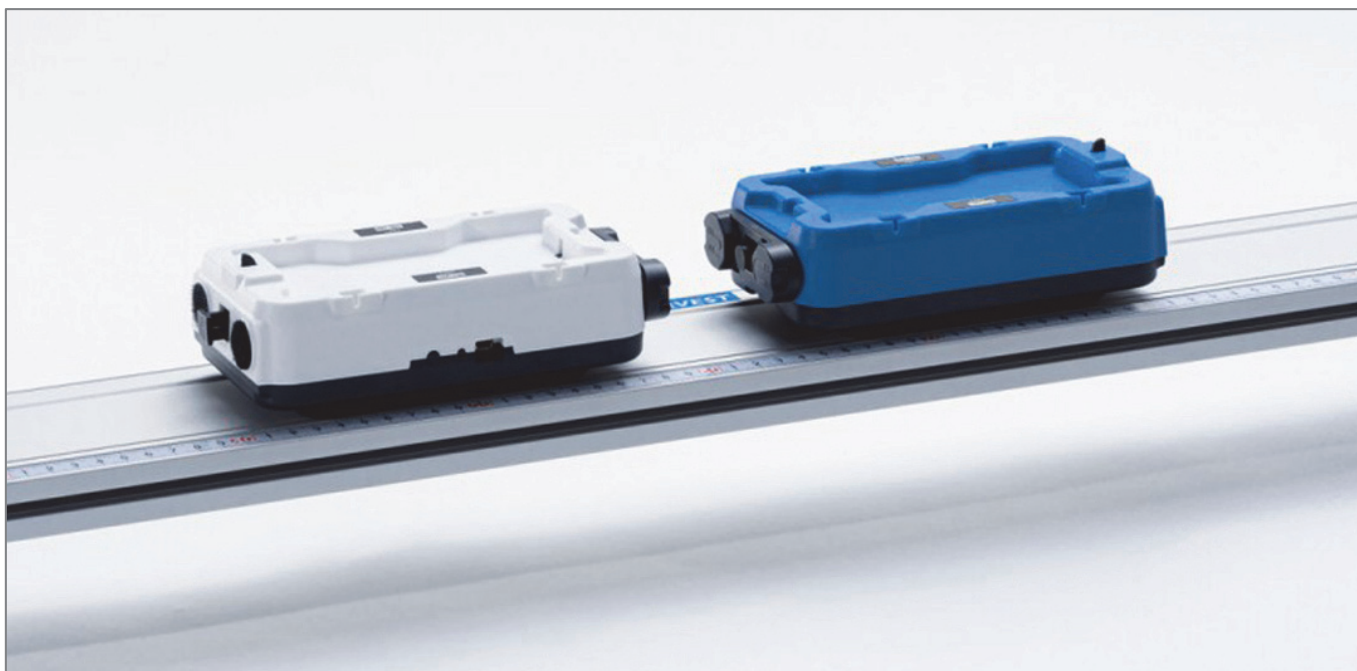

### Motion Kit

Our range of science experiment kits will equip you with all you need to carry out each of the practical experiments included in your LJ Create science program.

The kits can be used for teacher demonstration, individual student, or group activities. Each of the experimental kits are provided in a labelled storage box to allow for easy identification and selection during classroom activities.

This kit is a specialised dynamics track which can be used to demonstrate and investigate the laws of motion. Some tasks require access to wireless light gate smart sensors.